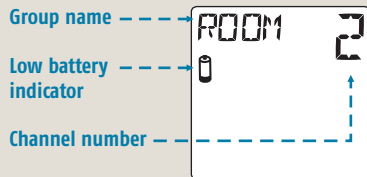

## Manual Mode

### The centralization function

- Six channels to control six groups of applications

Telis 6 Chronis RTS can be used to control groups of motorized products in the home from a centralized location: interior window coverings, awnings, exterior screens, rolling shutters, etc.

- Name groups to easily find them again

Users can name each group on the screen (five alphanumeric characters) and assign a channel to each group.

In manual mode, the programmable clock is disabled.