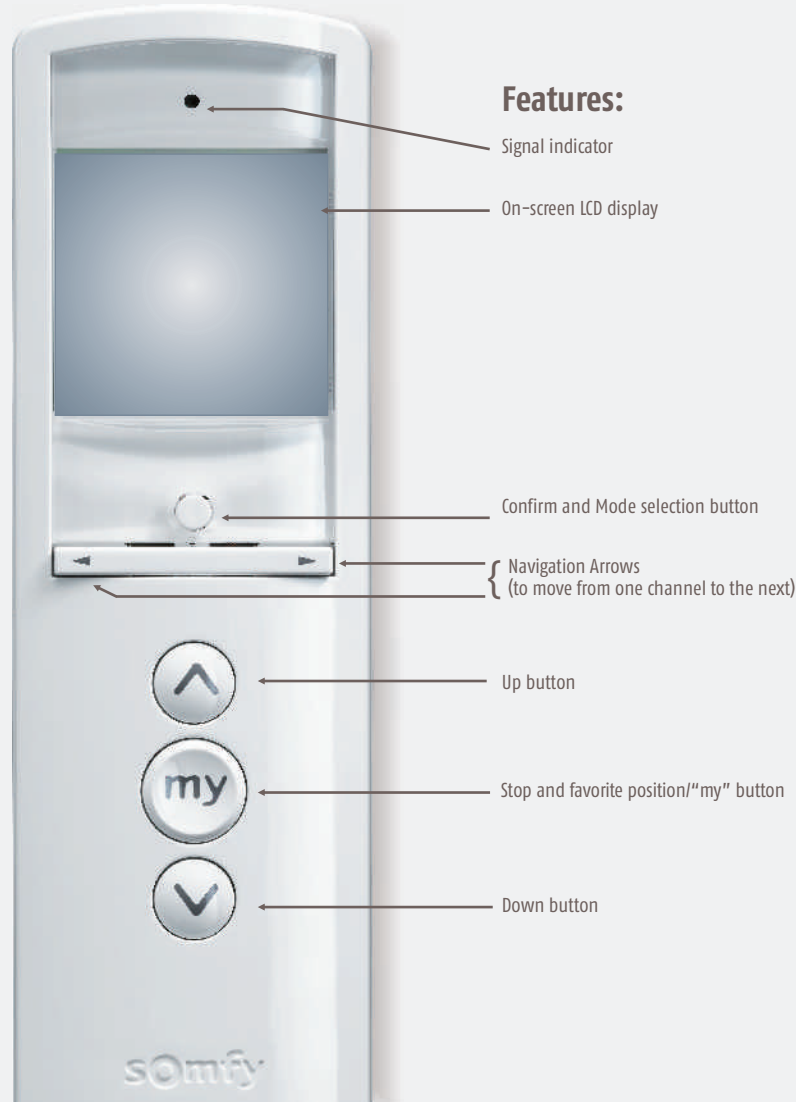

### The centralization function

- Six channels to control six groups of applications

Telis 6 Chronis RTS can be used to control groups of motorized products in the home from a centralized location: interior window coverings, awnings, exterior screens, rolling shutters, etc.

- Name groups to easily find them again

Users can name each group on the screen (five alphanumeric characters) and assign a channel to each group.

In manual mode, the programmable clock is disabled.

## Automatic Mode