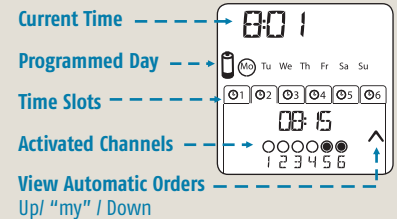

For Example:
In this scenario, the current time is 8:01. The second action of the day will automatically occur at 8:15 and raise the motorized shades on channels 5 and 6.

For additional information, please contact Somfy at 1-877-43SOMFY or visit: www.somfysystems.com/telis6