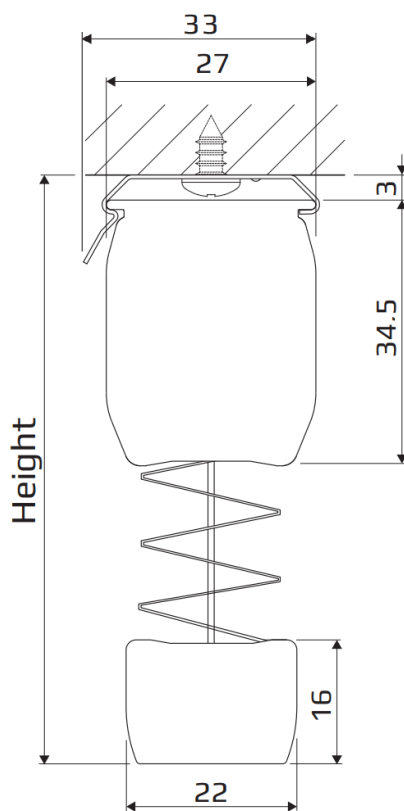

CELLULAR BLIND

DIMENSIONS (in mm)

Cellular Blind Brackets

TOP FIX
(Ceiling fix)

FACE FIX
(Wall fix)

Cellular Blind – Side View

Top Fix Profile

Face Fix Profile