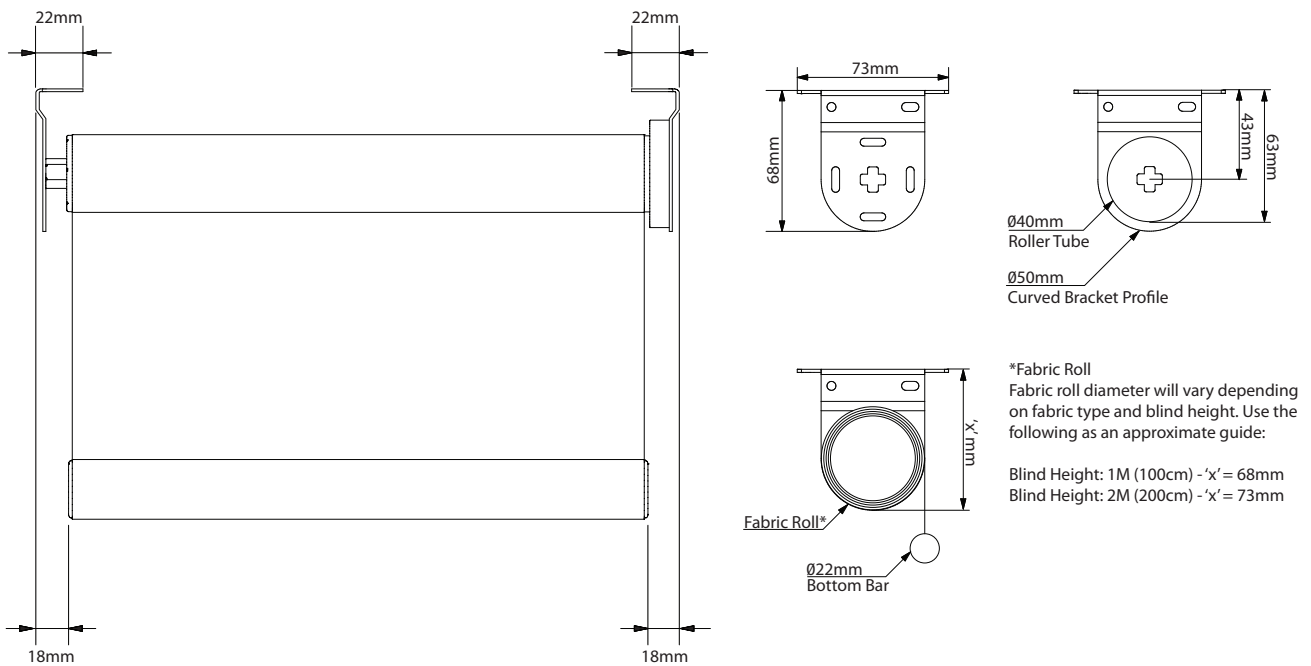

Battery Powered Roller Blind System

EXPLODED VIEW - STANDARD ROLLER BLIND SYSTEM

BRACKET AND FABRIC DIMENSIONS

OPEN CASSETTE SYSTEM

CLOSED CASSETTE SYSTEM