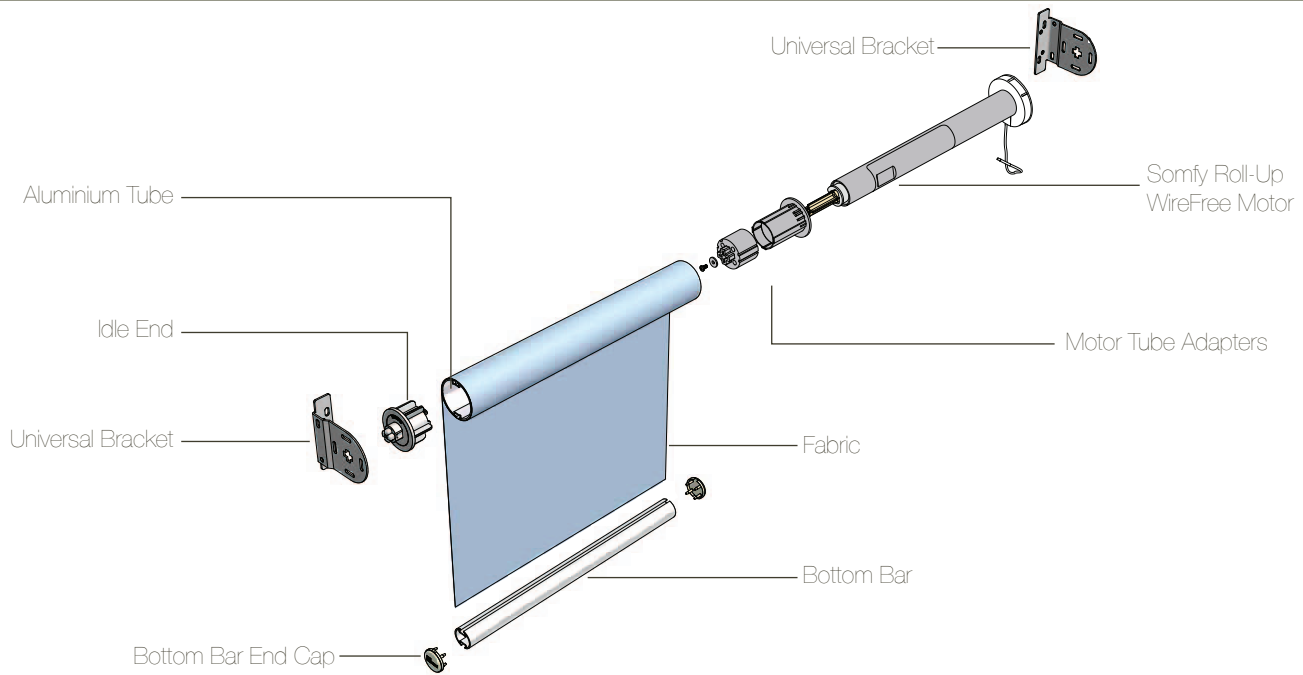

Battery Powered Roller Blind System

EXPLODED VIEW - STANDARD ROLLER BLIND SYSTEM

BRACKET AND FABRIC DIMENSIONS

OPEN CASSETTE SYSTEM

CLOSED CASSETTE SYSTEM