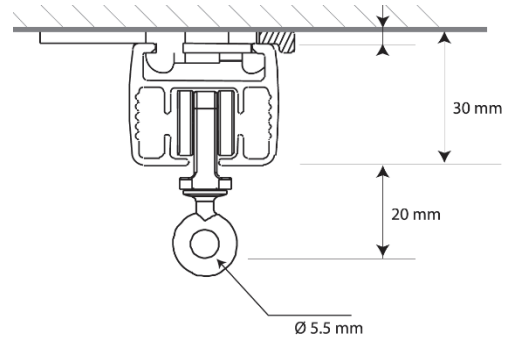

Somfy Movelite 35 RTS – System Dimensions

One-Touch Ceiling Bracket

Bracket Dimensions

Bracket & Track Dimensions

Wall Bracket

Bracket Dimensions

Track

Track Dimensions

Motor Wiring

Supply Cable Length: 0.9M (90cm)

1 – Neutral

2 – Live

3 – Earth

5A fuse to be used in either the plug top or fused spur outl

Optional Contact Closure Control

- There is a RJ12 port located at the base of the motor.
- An optional 2.5M long cable can be supplied that plugs into the RJ12 port with 4 wires to connect to a switching device (hard wired switch, home automation system, etc.).
- This control option is with volt free contact closure – impulse control (non-maintained contact).
- Contact us if this control option is required with your electric curtain rack purchase.
 - Email: info@poweredblinds.co.uk