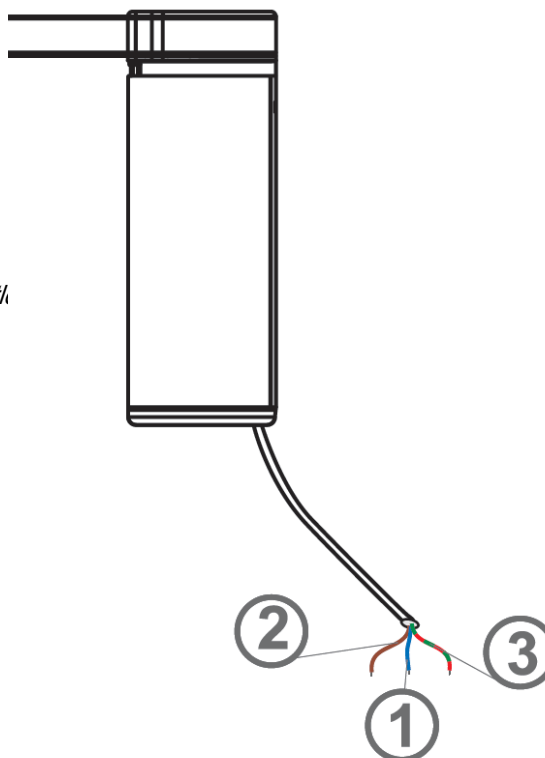

Somfy Movelite 35 RTS – System Dimensions

One-Touch Ceiling Bracket

Bracket Dimensions

Bracket & Track Dimensions

Wall Bracket

Bracket Dimensions

Track

Track Dimensions

Motor Wiring

Supply Cable Length: 0.9M (90cm)

1 – Neutral

2 – Live

3 – Earth

5A fuse to be used in either the plug top or fused spur outl

Optional Contact Closure Control

- There is a RJ12 port located at the base of the motor.
- An optional 2.5M long cable can be supplied that plugs into the RJ12 port with 4 wires to connect to a switching device (hard wired switch, home automation system, etc.).
- This control option is with volt free contact closure – impulse control (non-maintained contact).
- Contact us if this control option is required with your electric curtain rack purchase.
 - Email: info@poweredblinds.co.uk