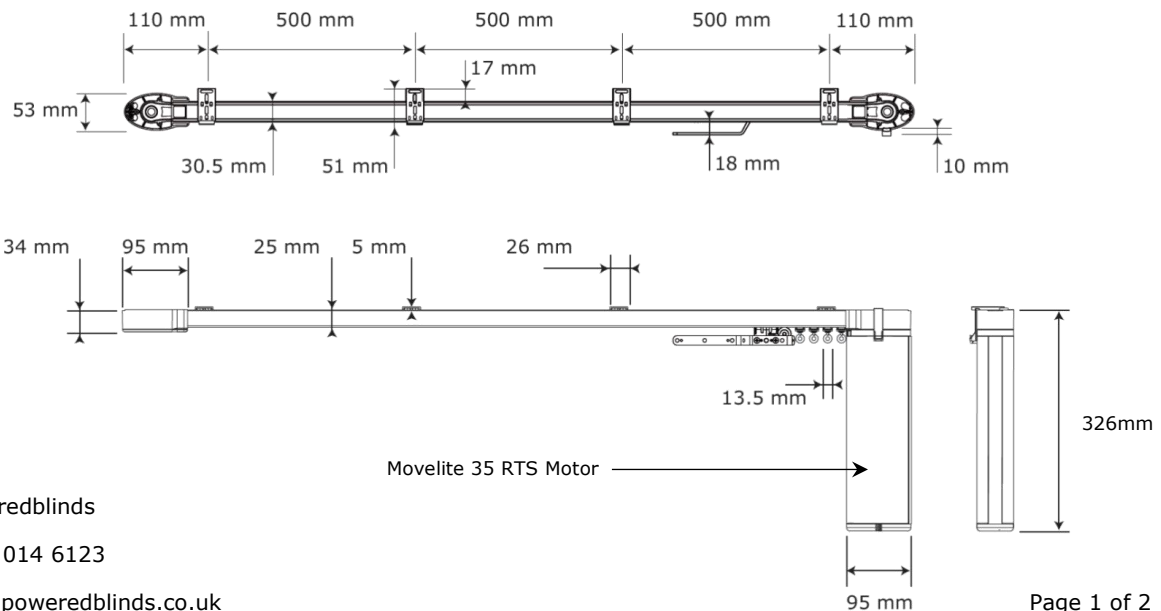

Somfy Movelite 35 RTS – System Dimensions

One-Touch Ceiling Bracket

Bracket Dimensions

Bracket & Track Dimensions

Wall Bracket

Bracket Dimensions

Track

Track Dimensions

Motor Wiring

Supply Cable Length: 0.9M (90cm)

1 – Neutral

2 – Live

3 – Earth

5A fuse to be used in either the plug top or fused spur outl

Optional Contact Closure Control

- There is a RJ12 port located at the base of the motor.
- An optional 2.5M long cable can be supplied that plugs into the RJ12 port with 4 wires to connect to a switching device (hard wired switch, home automation system, etc.).
- This control option is with volt free contact closure – impulse control (non-maintained contact).
- Contact us if this control option is required with your electric curtain rack purchase.
 - Email: info@poweredblinds.co.uk