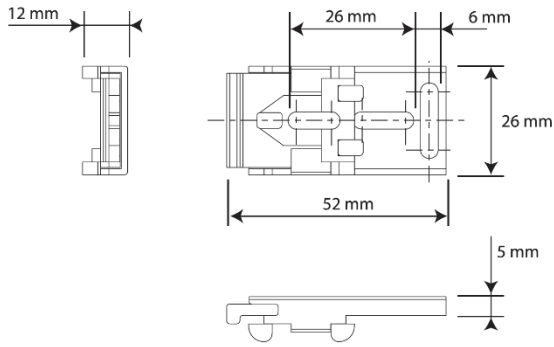

Somfy Movelite 35 RTS – System Dimensions

One-Touch Ceiling Bracket

Bracket Dimensions

Bracket & Track Dimensions

Wall Bracket

Bracket Dimensions

Track

Track Dimensions

Motor Wiring

Supply Cable Length: 0.9M (90cm)

1 – Neutral

2 – Live

3 – Earth

5A fuse to be used in either the plug top or fused spur outl

Optional Contact Closure Control

- There is a RJ12 port located at the base of the motor.
- An optional 2.5M long cable can be supplied that plugs into the RJ12 port with 4 wires to connect to a switching device (hard wired switch, home automation system, etc.).
- This control option is with volt free contact closure – impulse control (non-maintained contact).
- Contact us if this control option is required with your electric curtain rack purchase.
 - Email: info@poweredblinds.co.uk