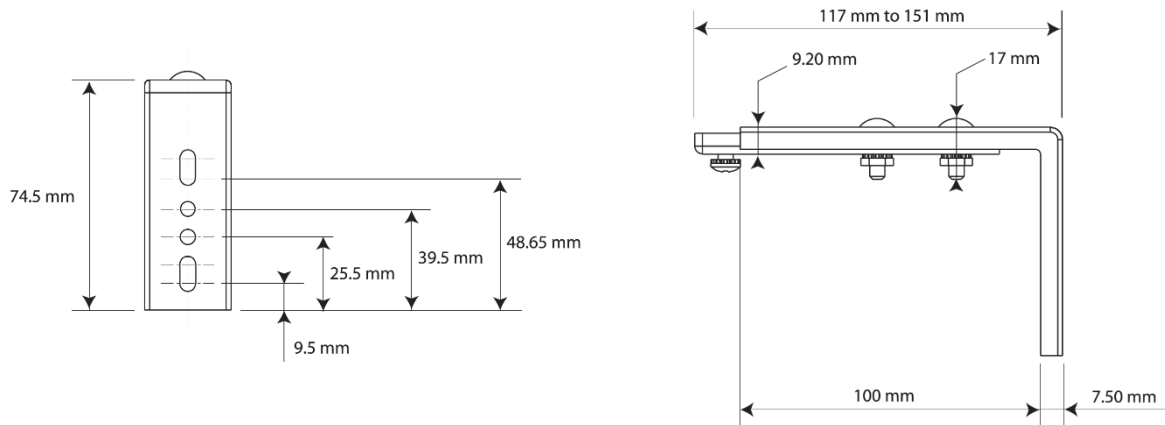

Somfy Movelite 35 RTS – System Dimensions

One-Touch Ceiling Bracket

Bracket Dimensions

Bracket & Track Dimensions

Wall Bracket

Bracket Dimensions

Track

Track Dimensions

Motor Wiring

Supply Cable Length: 0.9M (90cm)

1 – Neutral

2 – Live

3 – Earth

5A fuse to be used in either the plug top or fused spur outl

Optional Contact Closure Control

- There is a RJ12 port located at the base of the motor.
- An optional 2.5M long cable can be supplied that plugs into the RJ12 port with 4 wires to connect to a switching device (hard wired switch, home automation system, etc.).
- This control option is with volt free contact closure – impulse control (non-maintained contact).
- Contact us if this control option is required with your electric curtain rack purchase.
 - Email: info@poweredblinds.co.uk