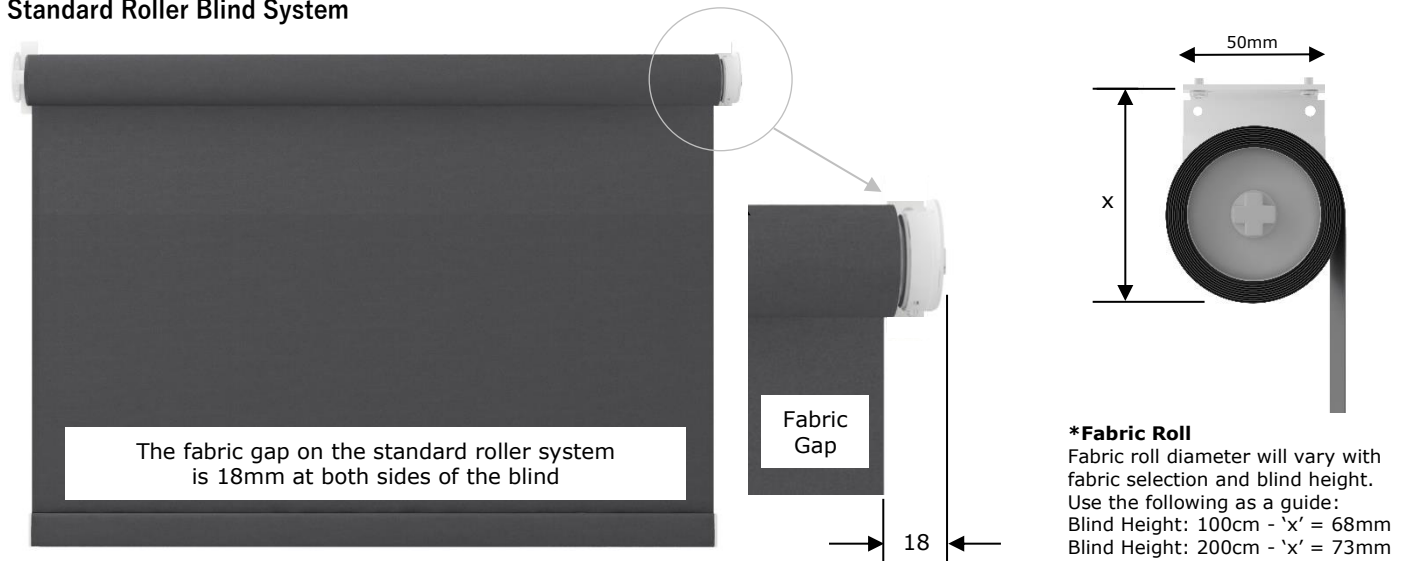

Roller Blind System (dimensions in mm)

Standard Roller Blind System

Cassette Roller Blind System