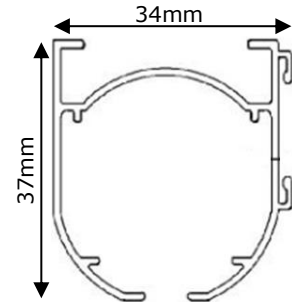

### DIMENSIONS

#### Roman Blind Headrail

The headrail width (including velcro strip channel) is: 34mm

The headrail height is: 37mm

#### Roman Blind Headrail & Bracket

The projection of the headrail + fixing brackets is 53mm

The height of the headrail + fixing bracket is 43mm

*The fixing bracket is universal – it can be face (wall) or top (ceiling) fixed.*