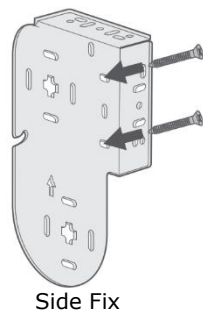

BRACKETS

Colour: White
Composition: Steel
Fitting Options:

BLIND

- Minimum width: 56cm – Maximum width: 200cm
- Minimum height: 30cm – Maximum height: 260cm
- Bottom Bar: Fabric wrapped hem bar at the front – rear of bottom bar is white
- Bottom Bar Dimensions: Width 15mm x Height 30mm
- Roller Tube Diameter: 32mm