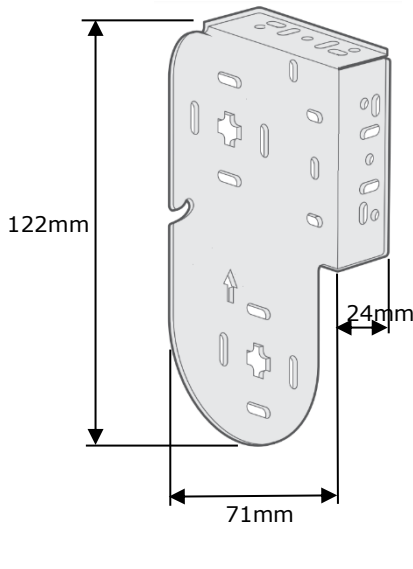

## DOUBLE ROLLER BLIND

The double roller blind comprises of two roller blinds on the same bracket, one blackout and the other in a sheer. The compact bracket design allows you to fit a dual roller blind fabric system.

The sheer fabric located at the rear of the system offers light diffusion and a degree of privacy during the day with the front located blackout fabric offering privacy and light block when required.

The fabric of the blackout blind is front rolled and the sheer blind is rear rolled. A Somfy multi-channel control offers independent and group control of both blinds.

### BRACKET DIMENSIONS

### BLIND

- Minimum width: 56cm – Maximum width: 200cm
- Minimum height: 30cm – Maximum height: 260cm
- Bottom Bar: Fabric wrapped hem bar at the front – rear of bottom bar is white
- Bottom Bar Dimensions: Width 15mm x Height 30mm
- Roller Tube Diameter: 32mm