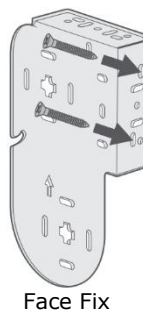

BRACKETS

Colour: White
Composition: Steel
Fitting Options:

BLIND

- Minimum width: 56cm – Maximum width: 200cm
- Minimum height: 30cm – Maximum height: 260cm
- Bottom Bar: Fabric wrapped hem bar at the front – rear of bottom bar is white
- Bottom Bar Dimensions: Width 15mm x Height 30mm
- Roller Tube Diameter: 32mm