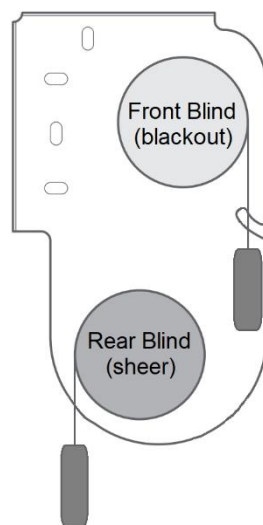

## DOUBLE ROLLER BLIND

The double roller blind comprises of two roller blinds on the same bracket, one blackout and the other in a sheer. The compact bracket design allows you to fit a dual roller blind fabric system.

The sheer fabric located at the rear of the system offers light diffusion and a degree of privacy during the day with the front located blackout fabric offering privacy and light block when required.

The fabric of the blackout blind is front rolled and the sheer blind is rear rolled. A Somfy multi-channel control offers independent and group control of both blinds.

### BRACKET DIMENSIONS

### BLIND

- Minimum width: 56cm – Maximum width: 200cm
- Minimum height: 30cm – Maximum height: 260cm
- Bottom Bar: Fabric wrapped hem bar at the front – rear of bottom bar is white
- Bottom Bar Dimensions: Width 15mm x Height 30mm
- Roller Tube Diameter: 32mm