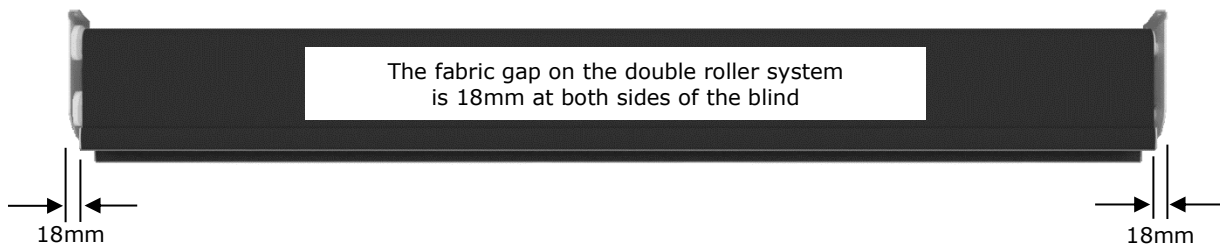

DOUBLE ROLLER BLIND

The double roller blind comprises of two roller blinds on the same bracket, one blackout and the other in a sheer. The compact bracket design allows you to fit a dual roller blind fabric system.

The sheer fabric located at the rear of the system offers light diffusion and a degree of privacy during the day with the front located blackout fabric offering privacy and light block when required.

The fabric of the blackout blind is front rolled and the sheer blind is rear rolled. A Somfy multi-channel control offers independent and group control of both blinds.

FABRIC GAP