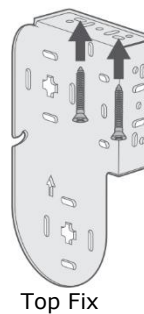

The sheer fabric located at the rear of the system offers light diffusion and a degree of privacy during the day with the front located blackout fabric offering privacy and light block when required.

The fabric of the blackout blind is front rolled and the sheer blind is rear rolled. A Somfy multi-channel control offers independent and group control of both blinds.

### FABRIC GAP

### BRACKET DIMENSIONS

### BRACKETS

Colour: White  
Composition: Steel  
Fitting Options: